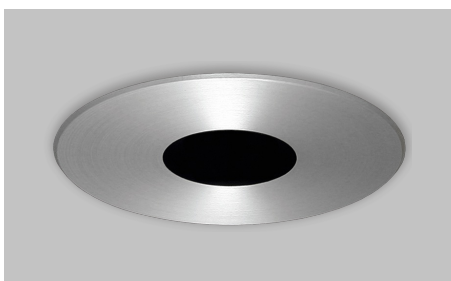

Kirlin offers surface, pendant, and cord-mounted cylinders and squares in the following finish options (use Option -94 for any custom color):

White Enamel

Silver Enamel

Dark Bronze Enamel

Black Enamel

Custom Color

Kirlin offers downlights in the following finish options (use Option -94 for any custom color, color options vary by model):

White Enamel

Clear Specular

SofTex Semi-Specular

Black Enamel

Bronze Enamel

Silver Enamel

Brushed Nickel

BioGard Antimicrobial

Custom Color

Kirlin offers downlights with a uniform finish for flange and cone or two finishes, some examples below:

**Clear Specular Trim**

**All White Trim**

**-30F: White Flange,  
Specular Trim**

**-38T-30F: White  
Flange, Black Trim**