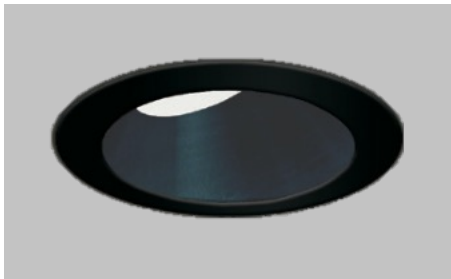

Kirlin offers surface, pendant, and cord-mounted cylinders and squares in the following finish options (use Option -94 for any custom color):

White Enamel

Silver Enamel

Dark Bronze Enamel

Black Enamel

Custom Color

Kirlin offers downlights in the following finish options (use Option -94 for any custom color, color options vary by model):

White Enamel

Clear Specular

SofTex Semi-Specular

Black Enamel

Bronze Enamel

Silver Enamel

Brushed Nickel

BioGard Antimicrobial

Custom Color

Kirlin offers downlights with a uniform finish for flange and cone or two finishes, some examples below:

**Clear Specular Trim**

**All White Trim**

**-30F: White Flange,  
Specular Trim**

**-38T-30F: White  
Flange, Black Trim**