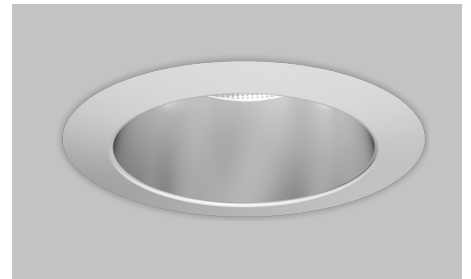

Kirlin offers surface, pendant, and cord-mounted cylinders and squares in the following finish options (use Option -94 for any custom color):

White Enamel

Silver Enamel

Dark Bronze Enamel

Black Enamel

Custom Color

Kirlin offers downlights in the following finish options (use Option -94 for any custom color, color options vary by model):

White Enamel

Clear Specular

SofTex Semi-Specular

Black Enamel

Bronze Enamel

Silver Enamel

Brushed Nickel

BioGard Antimicrobial

Custom Color

Kirlin offers downlights with a uniform finish for flange and cone or two finishes, some examples below:

**Clear Specular Trim**

**All White Trim**

**-30F: White Flange,  
Specular Trim**

**-38T-30F: White  
Flange, Black Trim**