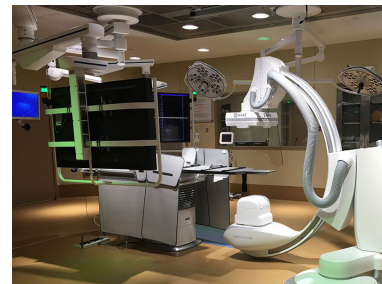

Color Specific Lighting
Static-Wavelength Solutions