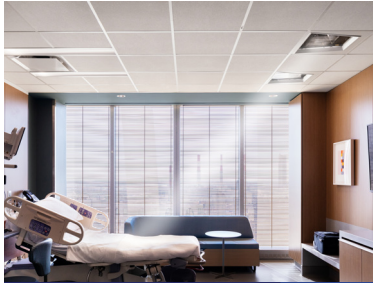

HEALTH CARE

KIRLIN
Lighting the Future Since 1895

HEALTH CARE

From illuminating the world's first MRI suites, to pioneering recessed aimable exam lights, Kirlin Lighting has been at the forefront of the medical lighting industry for over 50 years. We design and manufacture lighting solutions that ensure patients receive better care, more accurate diagnoses, and protection from hospital-acquired infections. The world's top facilities trust Kirlin to deliver industry-leading illumination without compromise.